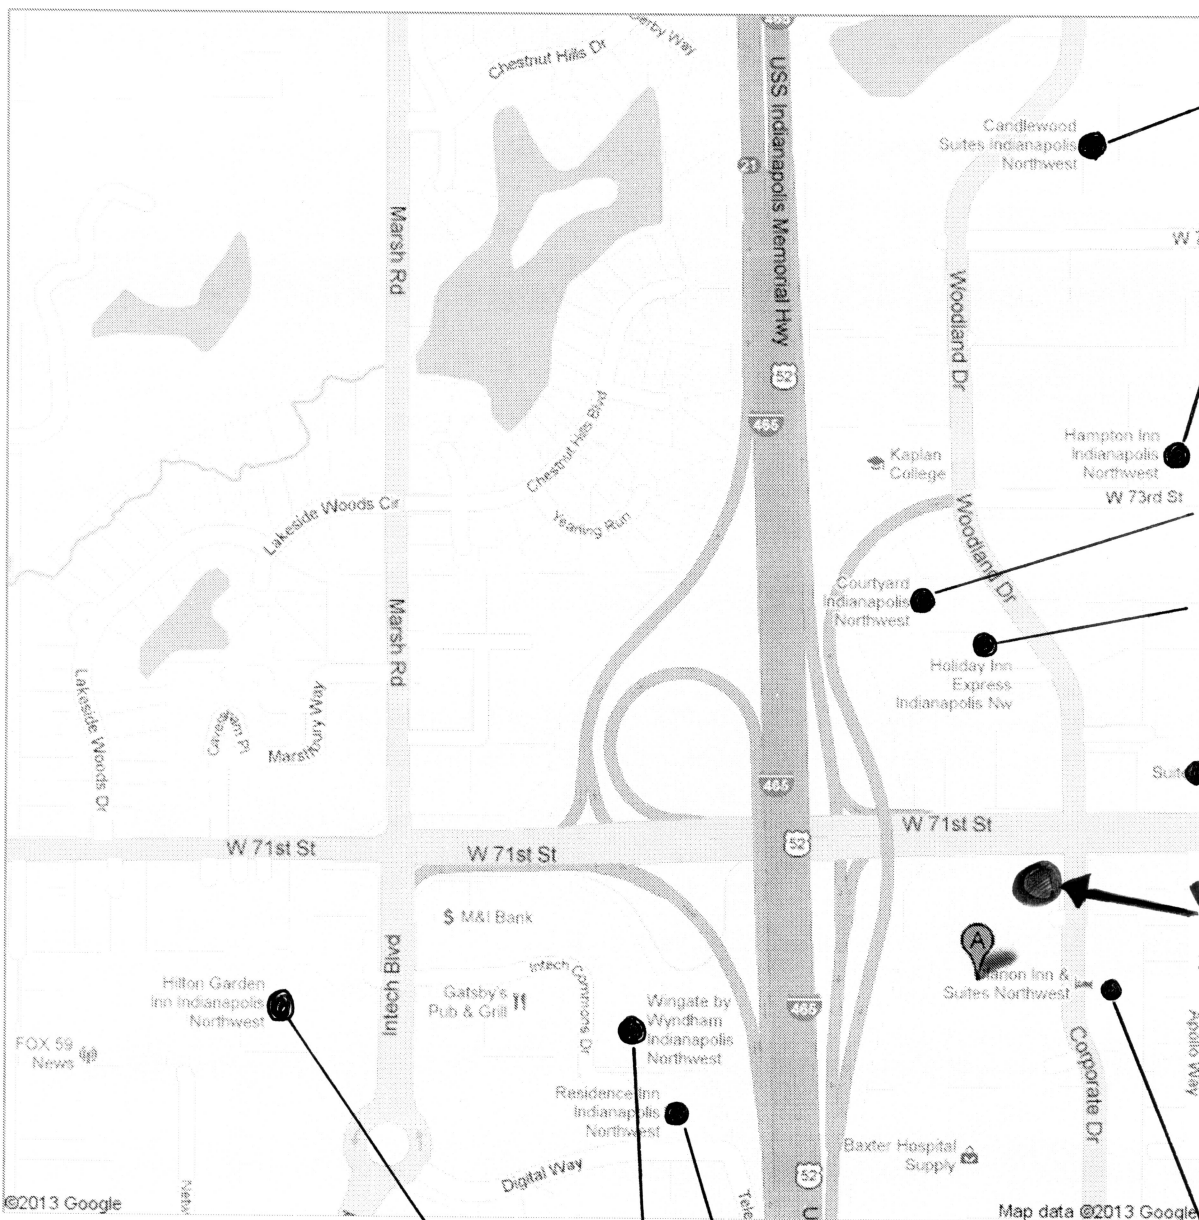

Address **5925 W 71st St**  
Indianapolis, IN 46278

You can enter notes here

Get Google Maps on your phone

Text the word "GMAPS" to 466453

CANDLEWOOD  
SUITES

HAMPTON INN

COURTYARD BY  
MARRIOTT

HOLIDAY INN  
EXPRESS

TOWNE PLACE  
SUITES

VENUE

CLARION  
INN

RESIDENCE INN

WINGATE BY WYNDHAM

HILTON GARDEN

HOTELS

## ACCOMMODATION LISTING

All are within one mile of the venue